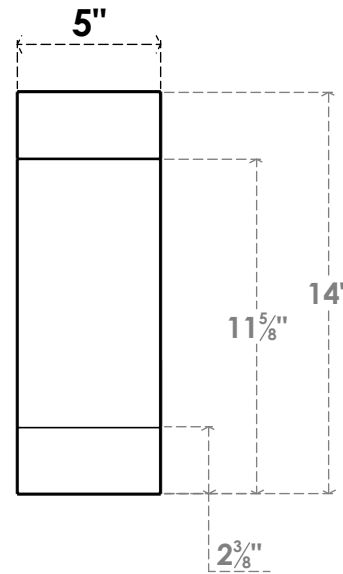

ITEM NUMBER: BRCPO050X14000X14000BUR

5"W X 14"D X 14"H BURLINGTON ARCHITECTURAL GRADE PVC OPEN BRACE

SIDE PROFILE

FRONT PROFILE

ISOMETRIC

EKENA MILLWORK
2300 WEST MAIN ST.
CLARKSVILLE, TX 75426
TOLL FREE: 866-607-0453
WWW.EKENAMILLWORK.COM