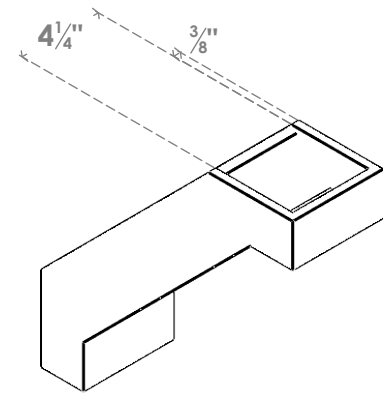

ITEM NUMBER: BRCPO050X14000X14000BUR

5"W X 14"D X 14"H BURLINGTON ARCHITECTURAL GRADE PVC OPEN BRACE

SIDE PROFILE

FRONT PROFILE

ISOMETRIC

EKENA MILLWORK
2300 WEST MAIN ST.
CLARKSVILLE, TX 75426
TOLL FREE: 866-607-0453
WWW.EKENAMILLWORK.COM