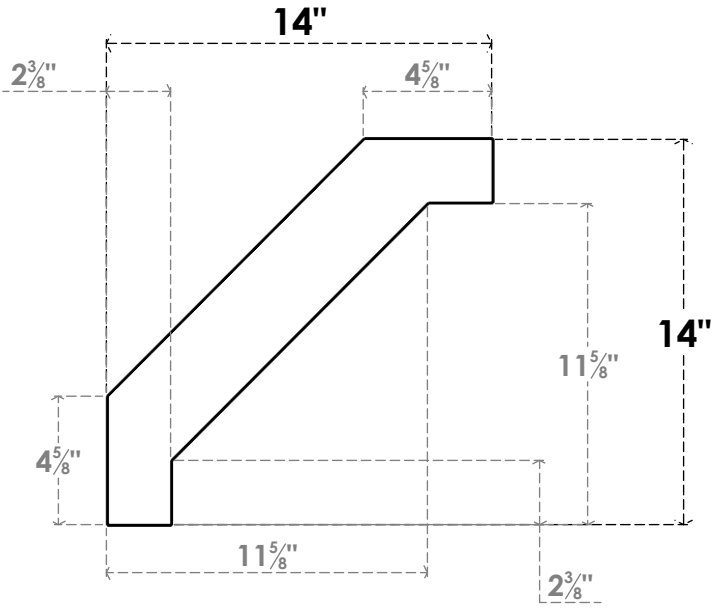

ITEM NUMBER: BRCPO050X14000X14000BUR

5"W X 14"D X 14"H BURLINGTON ARCHITECTURAL GRADE PVC OPEN BRACE

SIDE PROFILE

FRONT PROFILE

ISOMETRIC

EKENA MILLWORK
2300 WEST MAIN ST.
CLARKSVILLE, TX 75426
TOLL FREE: 866-607-0453
WWW.EKENAMILLWORK.COM